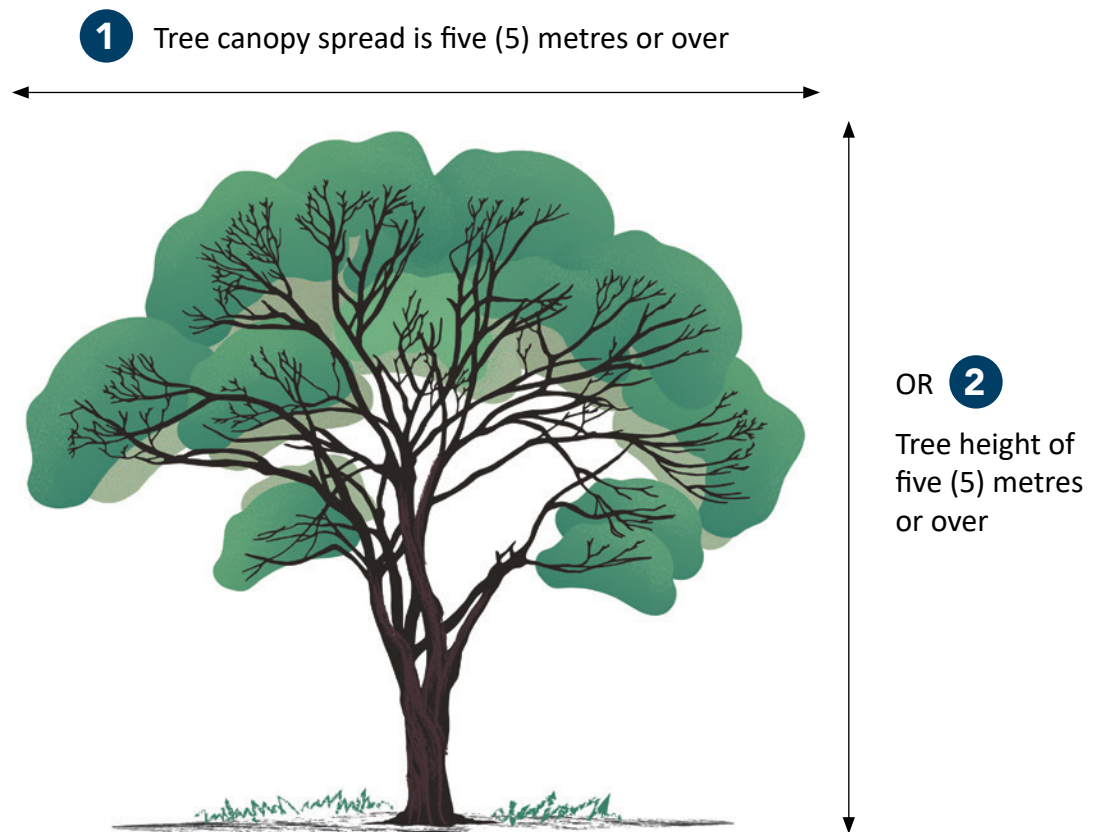

Tree dimensions diagram

WAVERLEY
COUNCIL

The below diagrams reflect the tree dimensions requiring an application for pruning.

An application is required when:

Note: *Canopy spread* is how wide the tree is measured from the longest side of the canopy to the other side passing through the centre of the tree.