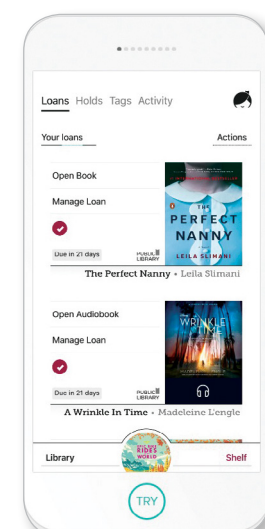

Getting started with digital titles from your library

Waverley
Library

On tablets, smartphones and Chromebooks

Step 1

Install the Libby app from your device's app store. Libby is available for Android, iOS, Windows 10, and some Chromebooks.

- Apple App Store
- Google Play
- Windows Store

(Windows 10 +)

Step 2

In Libby, follow the prompts to find your library and sign in with a valid library card.

Step 3

Browse your library's collection and borrow a title.

Step 4

Borrowed titles appear on your **Shelf** and download to the app automatically when you're connected to Wi-Fi, so you can read them when you're offline.

In the footer

- Tap **Library** to open the library collection you were most recently browsing.
- Tap the **title circle** to open the loan or sample you were most recently reading.
- Tap **Shelf** to open your loans, holds, tags, and activity for all your libraries.

Borrowing

You can have 5 loans and holds at a time.

To see your loan and hold limits, go to See *Library Cards*.

Changing your loan period

After you tap **Borrow**, tap the underlined loan period on the confirmation page to **7**, **14** or **21** days. Then, select a new loan period for that title.

For more help, visit help.libbyapp.com