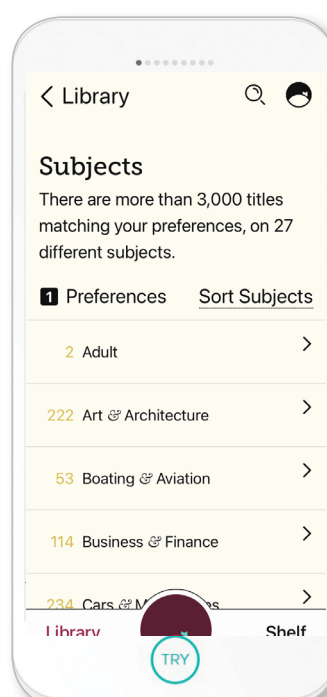

#### Step 1

Tap Preferences at the top of your library's home screen.

#### Step 2

Change the "Format" option to Books, Audiobooks, or Magazines.

#### Step 3

Tap Apply Preferences.

#### step 4

Browse through Fresh Picks, Most Popular, Try something different and Explore More Subjects.

**There are more than 3,000 magazines titles on 27 different subjects!**

For more help, visit [help.libbyapp.com](http://help.libbyapp.com)