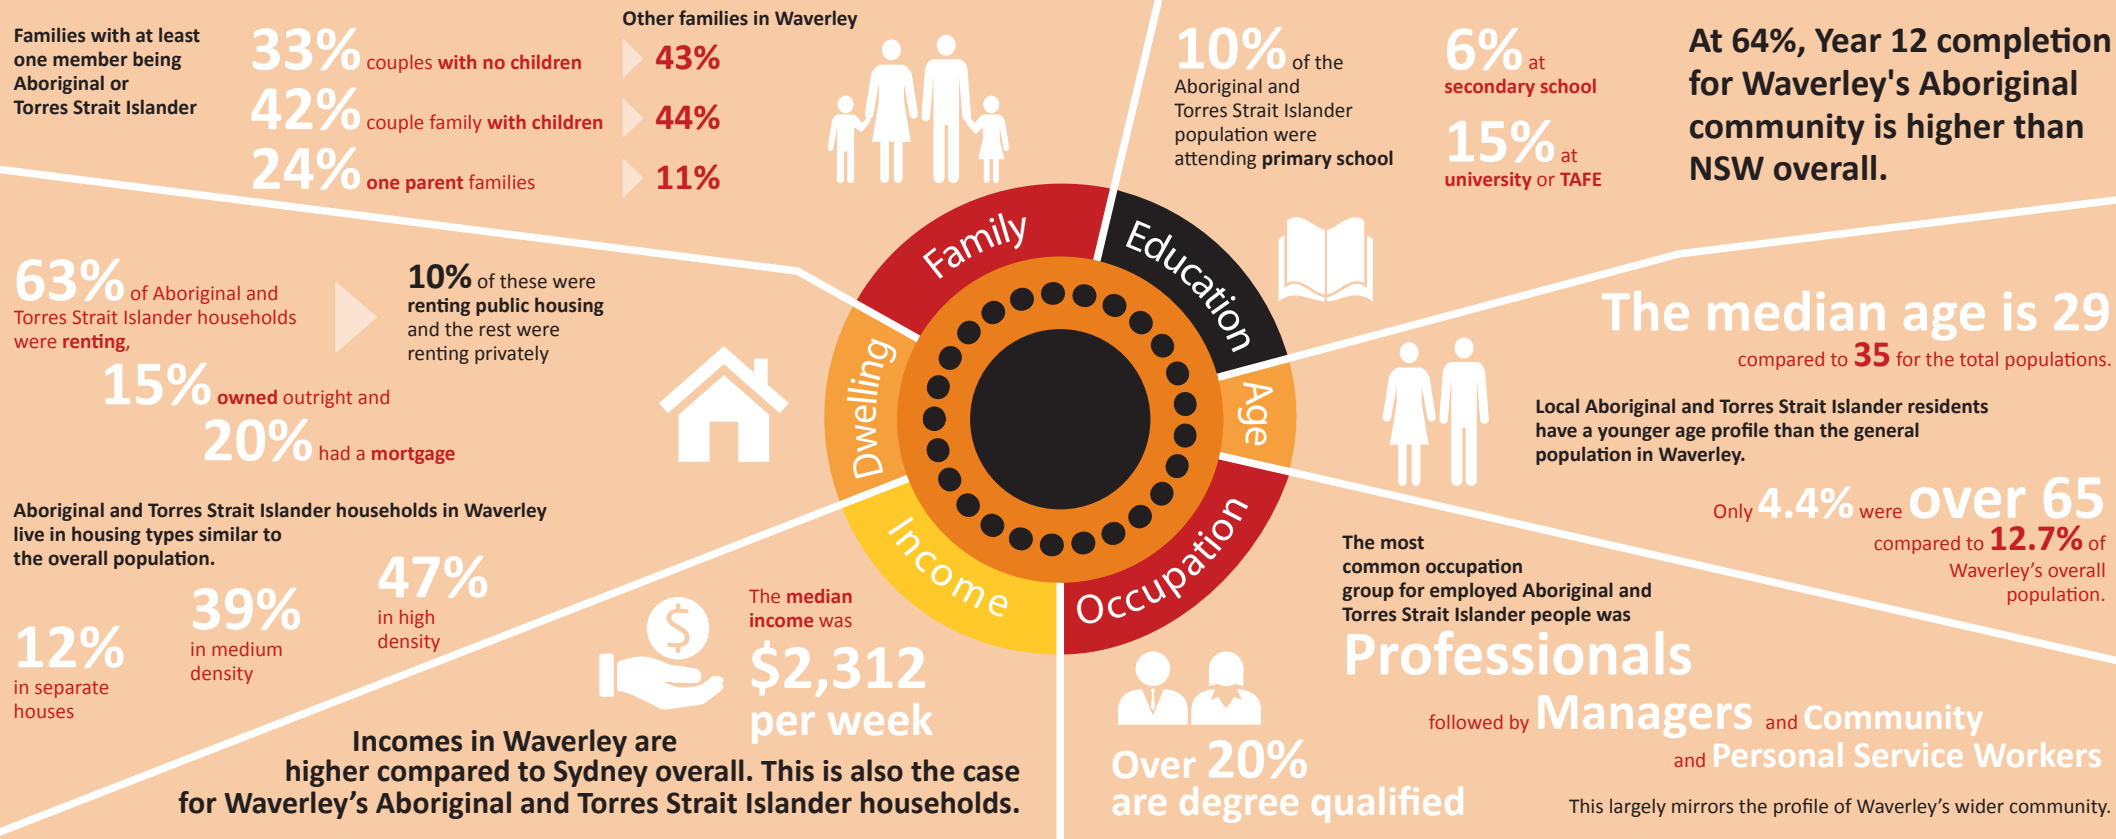

Waverley's Aboriginal and Torres Strait Islander Profile

In 2016, 274 Waverley residents (0.4%) identified as being Aboriginal or Torres Strait Islander.

Waverley Council acknowledges the Bidjigal and Gadigal people, who traditionally occupied the Sydney Coast and we acknowledge all Aboriginal and Torres Strait Islander Elders past, present and future.

Waverley values and supports the Aboriginal and Torres Strait Islander community through the following:

- Implementation of Waverley's Reconciliation Action Plan.
- Support of the Eastern Region Local Government Aboriginal and Torres Strait Islander Forum.
- Respecting and protecting Aboriginal and Torres Strait Islander culture and heritage.
- Celebrating culture and history through regular events, activities and education.
- Providing employment for Aboriginal and Torres Strait Islander people and opportunities for Aboriginal businesses

WAVERLEY
COUNCIL