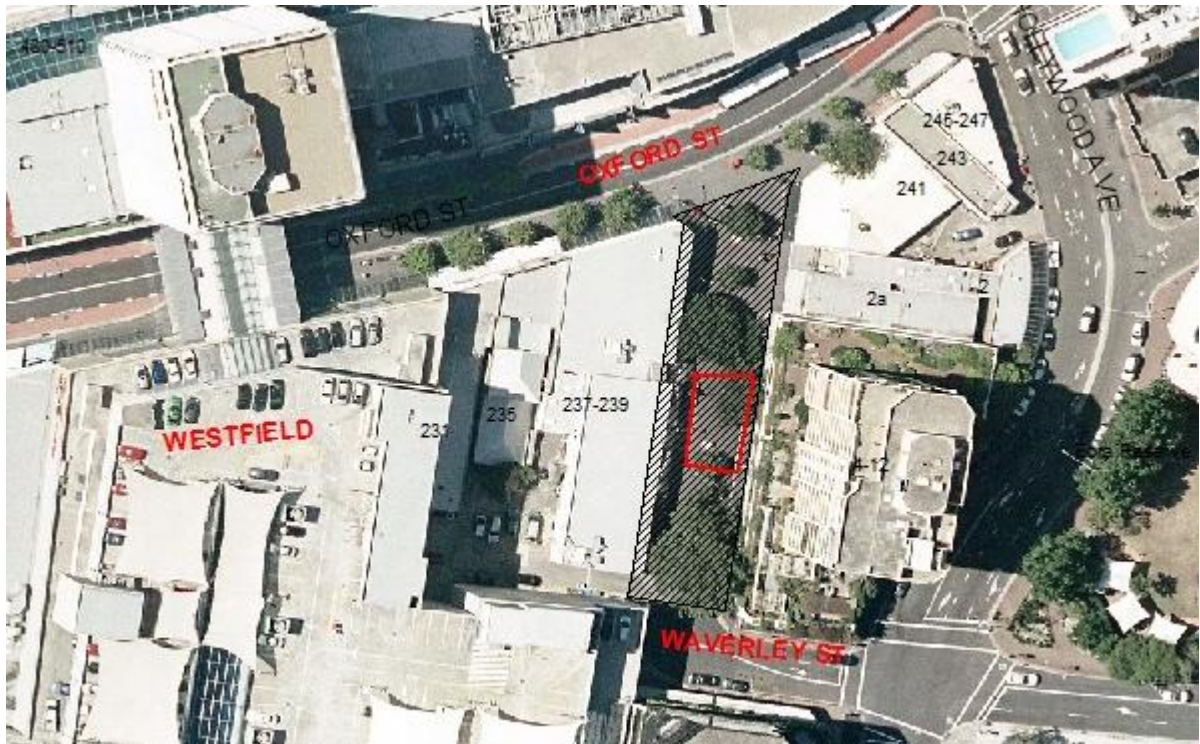

Area 5

Waverley Street Mall, Bondi Junction

Available on Tuesdays, Wednesdays, Saturdays

SUMMARY of locations availability

Hall Street, Post Office	Mondays, Thursdays, Saturdays	
Roscoe St Mall	Monday to Friday	May, June, July, August
Bondi Rd, Post Office	Mondays, Wednesdays, Saturday	
Oxford St Mall	Mondays, Wednesdays, Thursday s	
Waverley St Mall	Tuesdays, Wednesdays, Saturdays