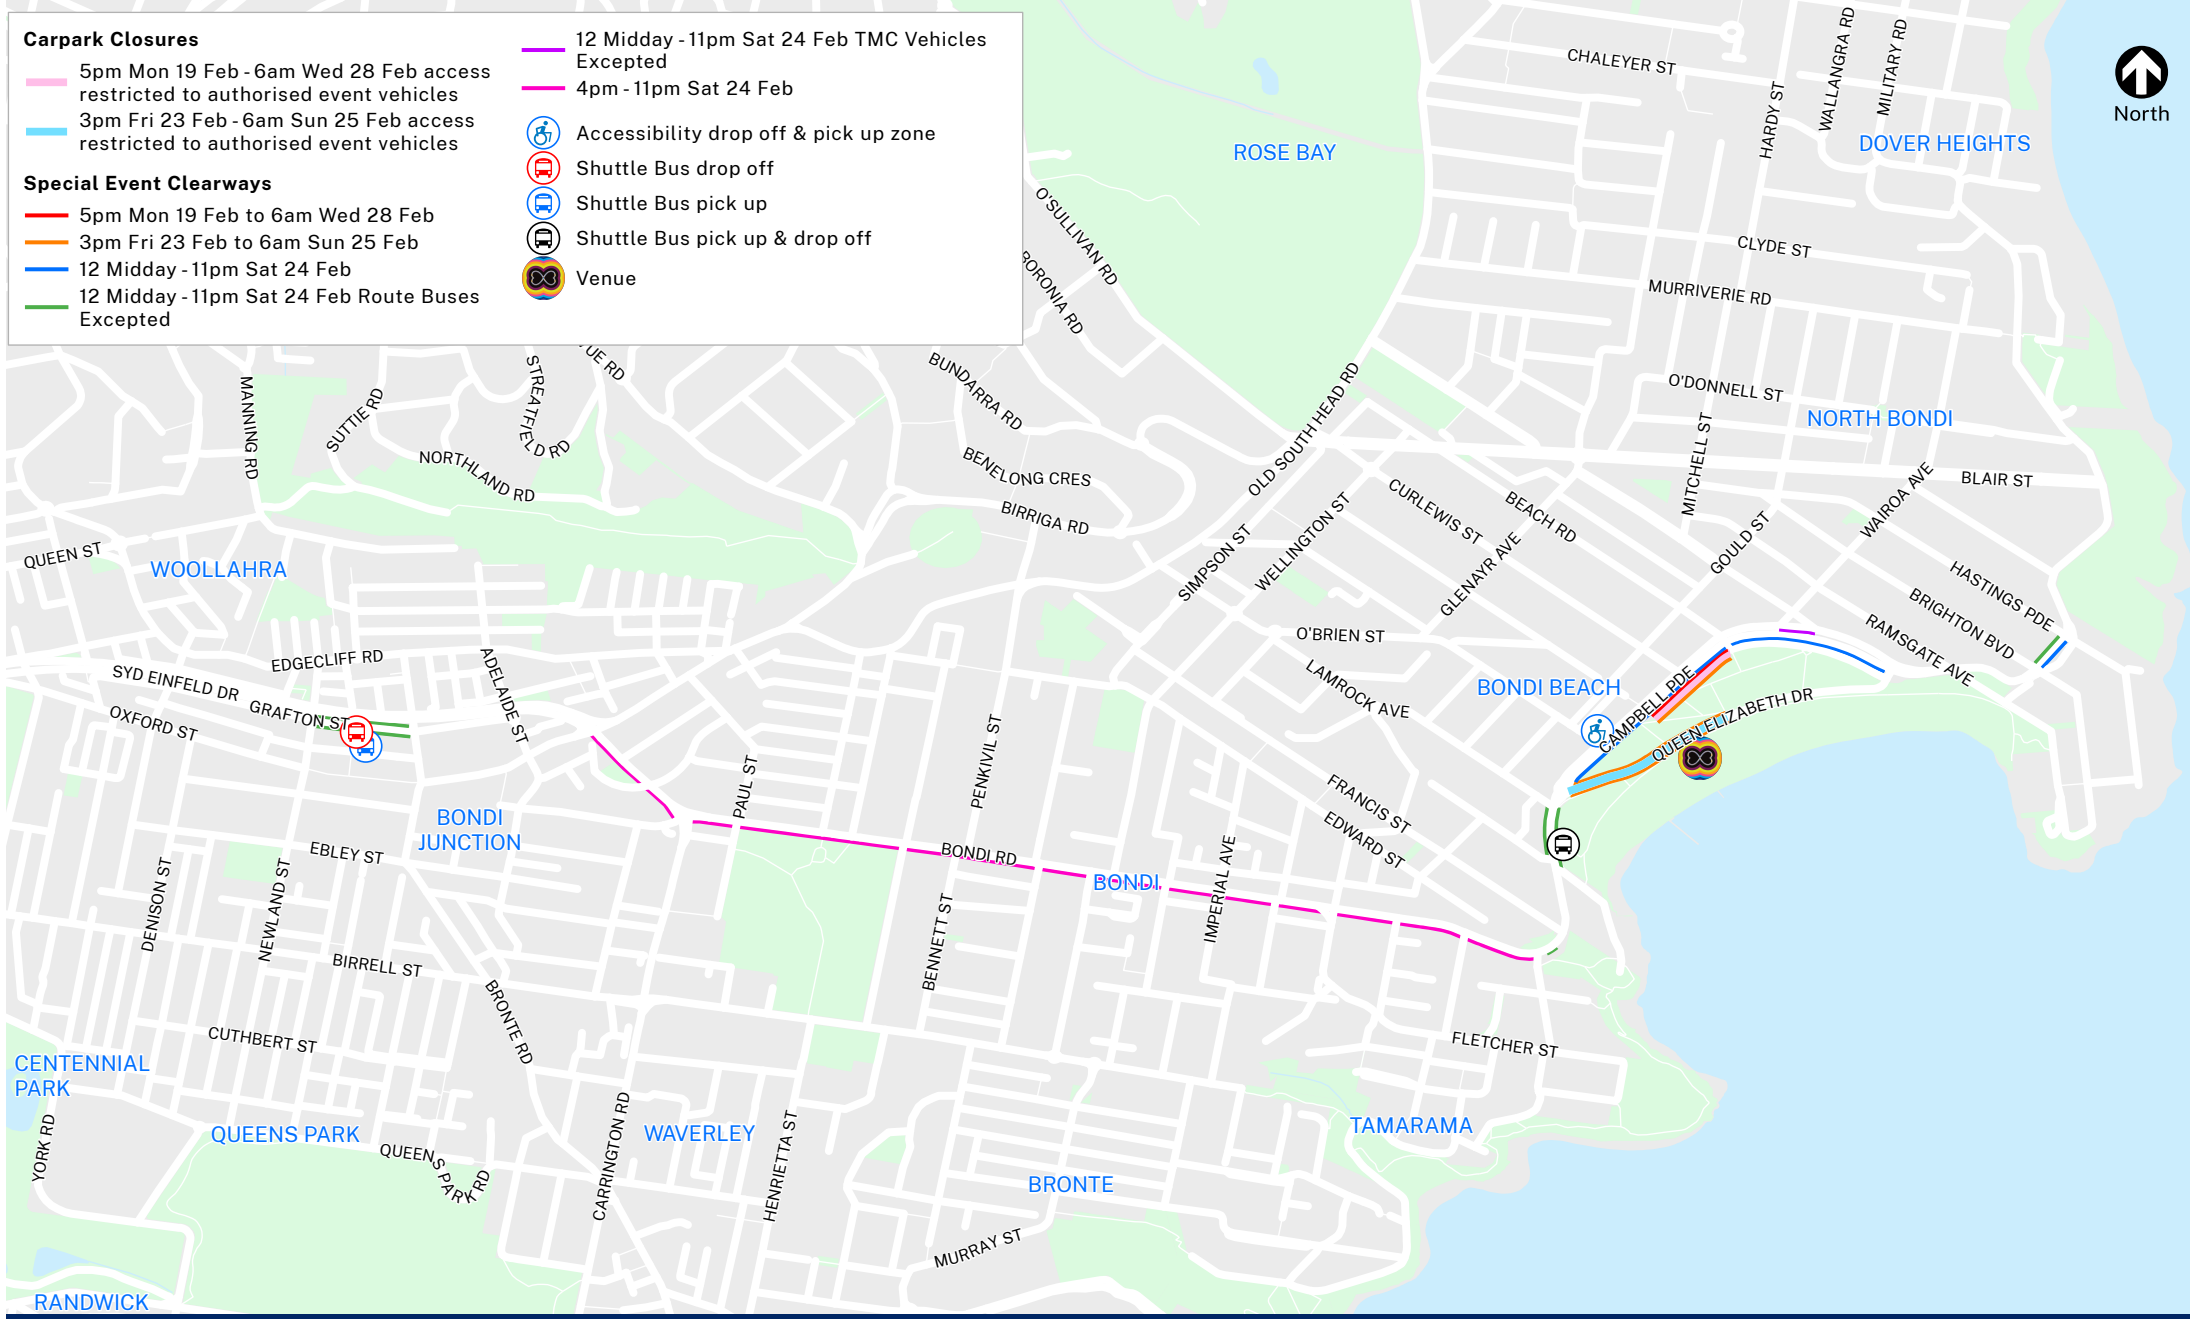

**Carpark Closures**

- 5pm Mon 19 Feb - 6am Wed 28 Feb access restricted to authorised event vehicles
- 3pm Fri 23 Feb - 6am Sun 25 Feb access restricted to authorised event vehicles

**Special Event Clearways**

- 5pm Mon 19 Feb to 6am Wed 28 Feb
- 3pm Fri 23 Feb to 6am Sun 25 Feb
- 12 Midday - 11pm Sat 24 Feb
- 12 Midday - 11pm Sat 24 Feb Route Buses Excepted

**12 Midday - 11pm Sat 24 Feb TMC Vehicles Excepted**

- 4pm - 11pm Sat 24 Feb

**Icons:**

- Accessibility drop off & pick up zone
- Shuttle Bus drop off
- Shuttle Bus pick up
- Shuttle Bus pick up & drop off
- Venue

Visit [livetraffic.com](http://livetraffic.com) for more details. Visit [transportnsw.info](http://transportnsw.info) to plan your trip.