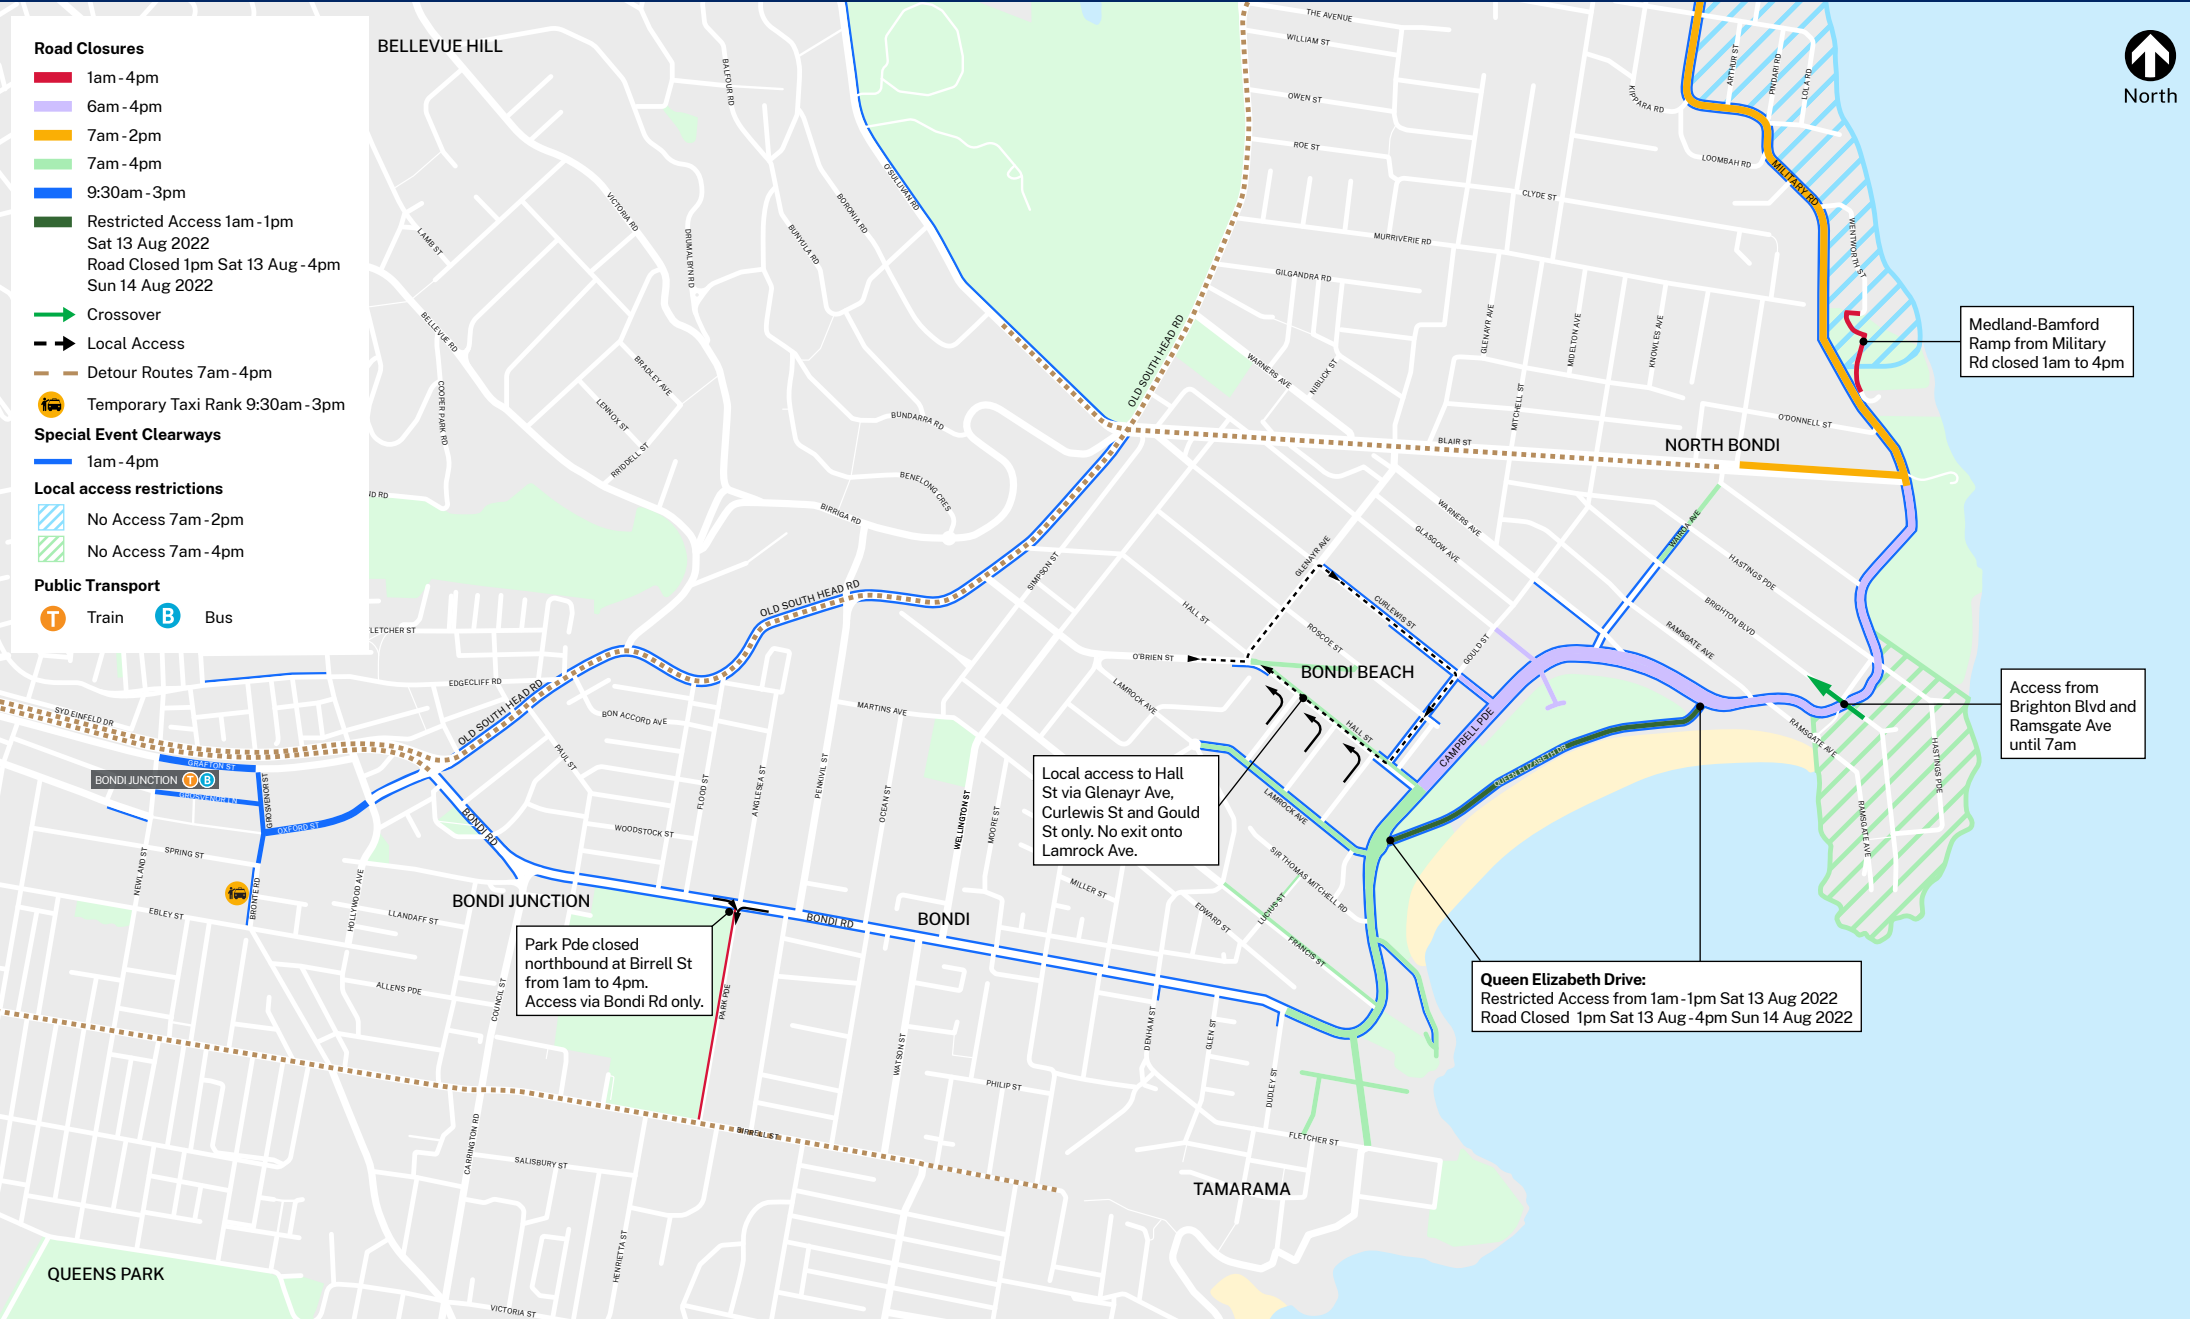

Road Closures

- █ 1am - 4pm
- █ 6am - 4pm
- █ 7am - 2pm
- █ 7am - 4pm
- █ 9:30am - 3pm
- █ Restricted Access 1am - 1pm
Sat 13 Aug 2022
Road Closed 1pm Sat 13 Aug - 4pm
Sun 14 Aug 2022

- ➔ Crossover
- ➔ Local Access
- Detour Routes 7am - 4pm
- Temporary Taxi Rank 9:30am - 3pm

Special Event Clearways

- █ 1am - 4pm

Local access restrictions

- ▨ No Access 7am - 2pm
- ▨ No Access 7am - 4pm

Public Transport

- Train
- Bus

Medland-Bamford Ramp from Military Rd closed 1am to 4pm

Access from Brighton Blvd and Ramsgate Ave until 7am

Local access to Hall St via Glenayr Ave, Curlew St and Gould St only. No exit onto Lamrock Ave.

Park Pde closed northbound at Birrell St from 1am to 4pm. Access via Bondi Rd only.

Queen Elizabeth Drive:
Restricted Access from 1am - 1pm Sat 13 Aug 2022
Road Closed 1pm Sat 13 Aug - 4pm Sun 14 Aug 2022