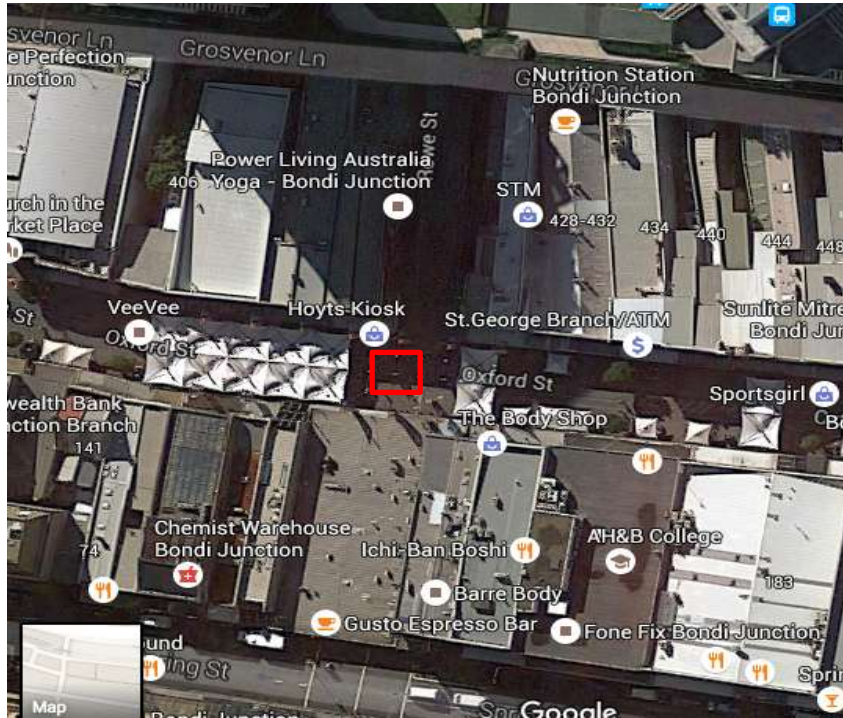

SITE FACT SHEET

Bondi Junction – Oxford St Mall

ABOUT THE SITE

Suitable for: Promotion, events, charities

Dimensions: 3 metres x 3 metres

Power: Not available. A silent generator must be brought in if needed.

Water: Not available.

Vehicle Access:

All vehicles must enter the Oxford Street Mall from Newland St and exit onto Bronte Rd

Hazard lights to be active whilst moving and travel to be no more than 5km/hr

As markets operate Wednesday to Friday – all vehicles must be off the Mall by 8:30am