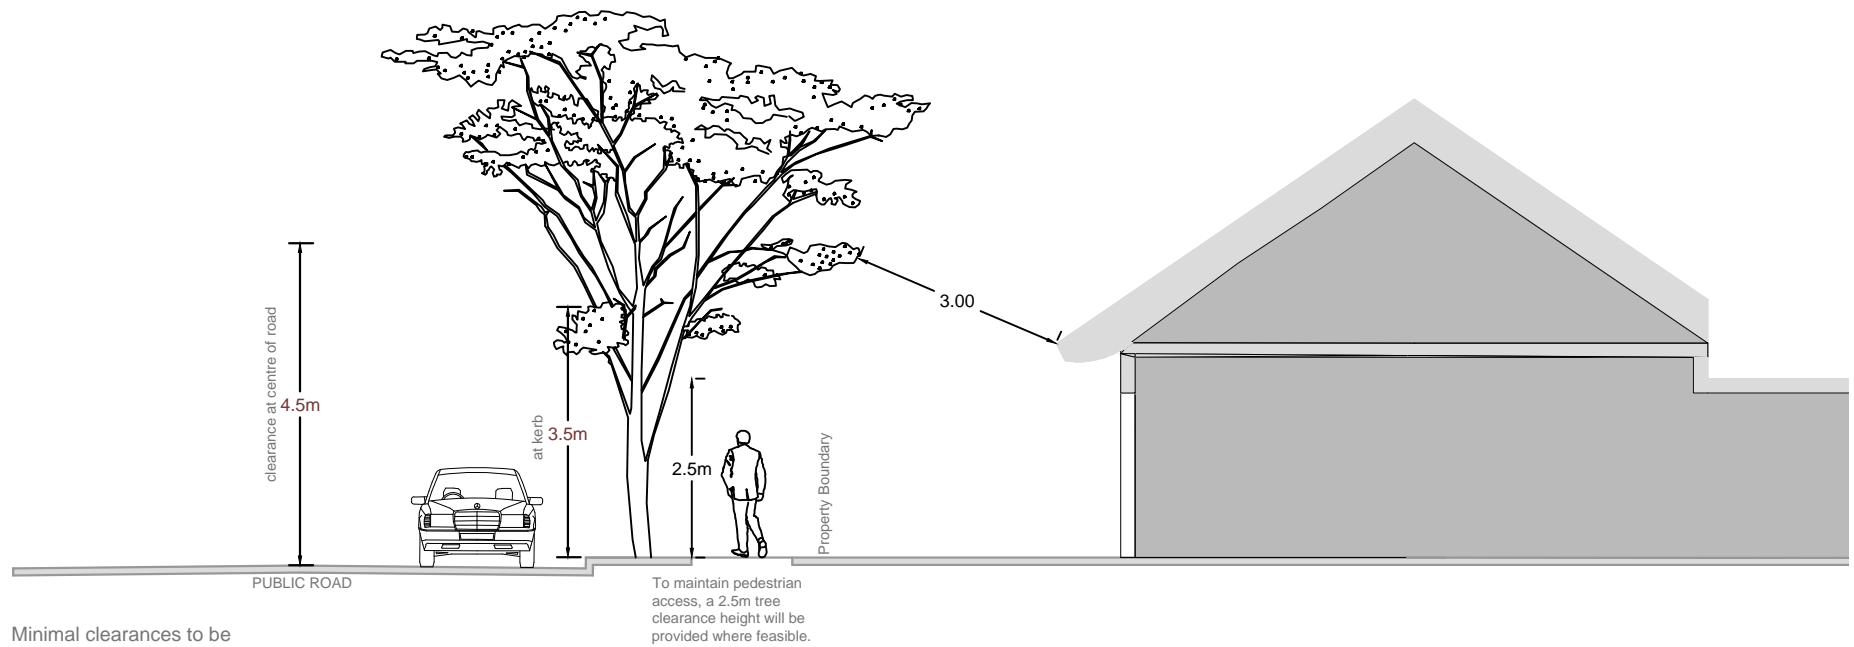

WAVERLEY COUNCIL TREE PRUNING GUIDELINES

Minimal clearances to be maintained. Branch pruning back to collar to minimise repeat pruning and to maintain a balanced tree canopy.